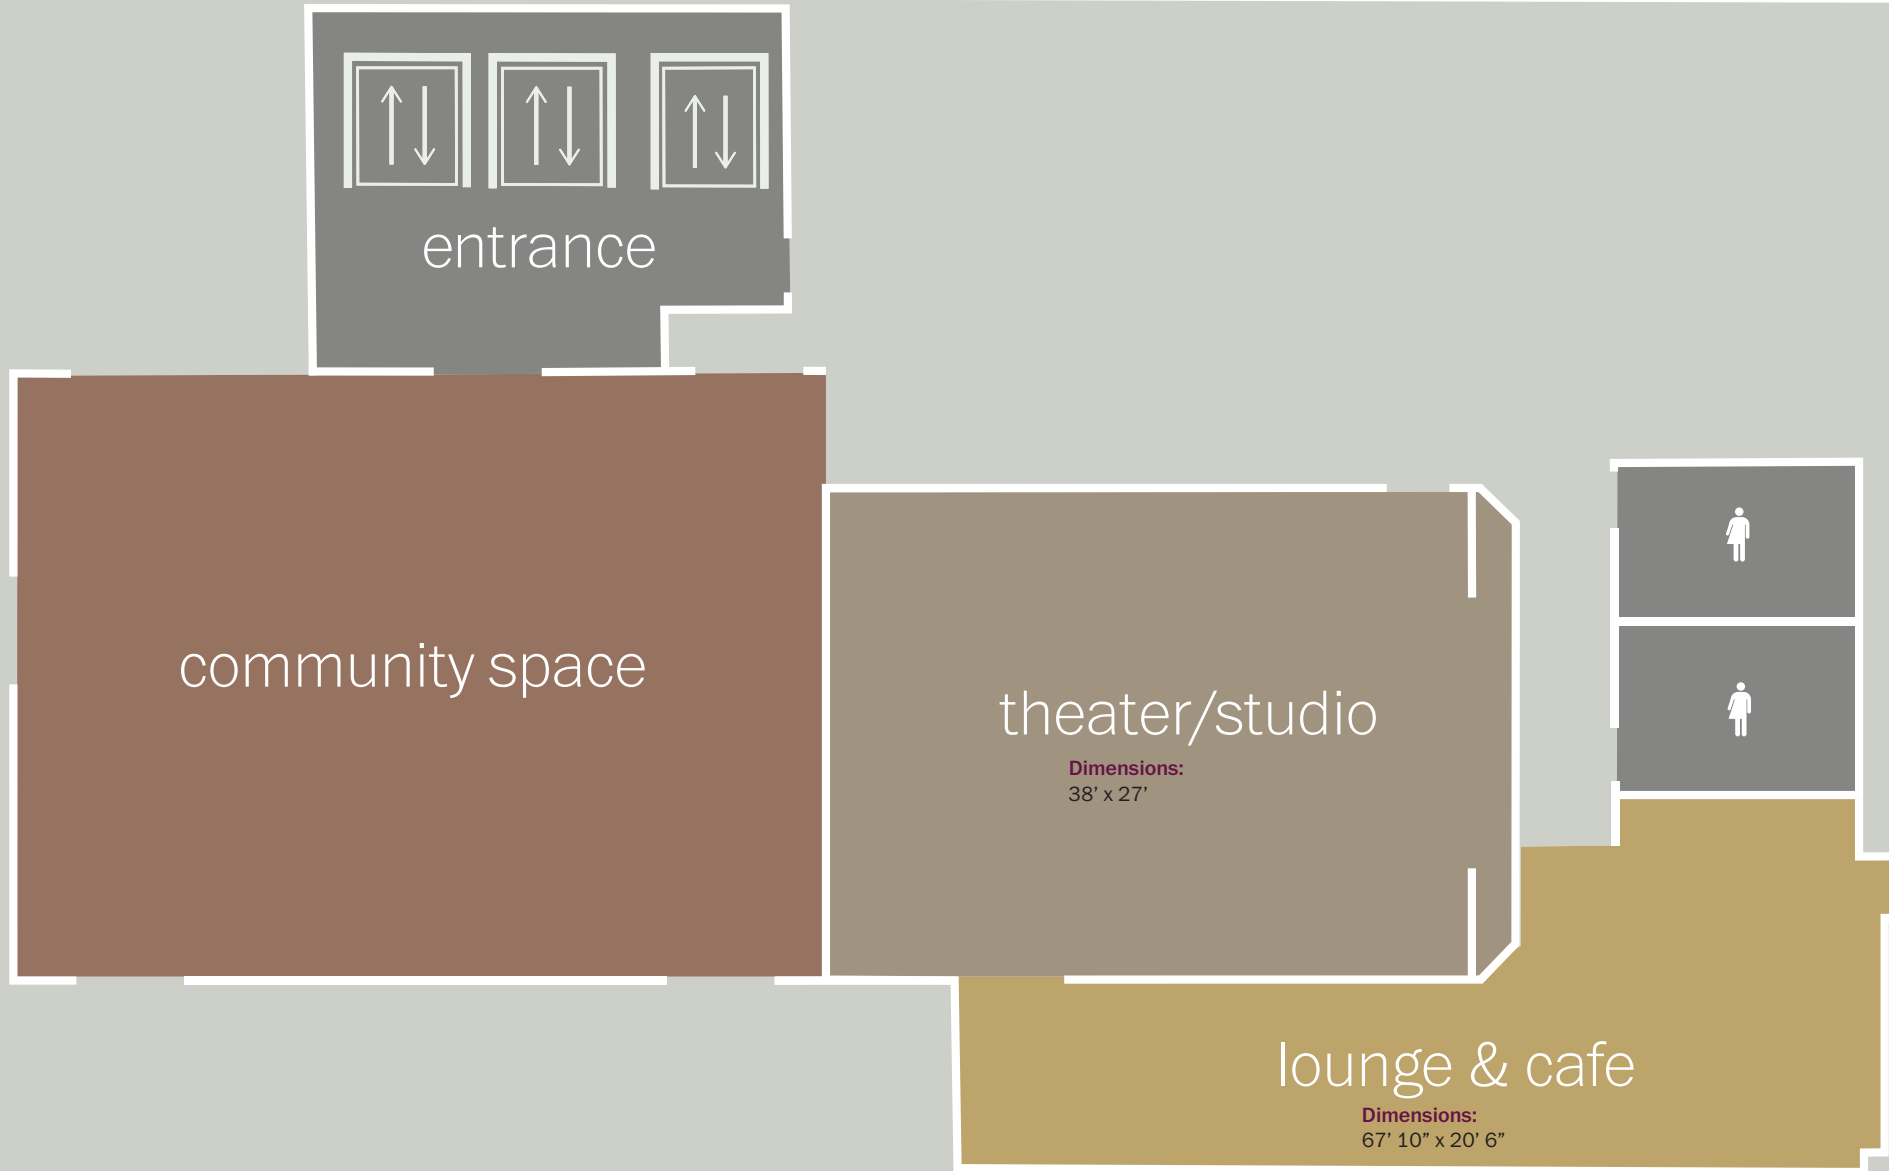

space rentals

The Hub @ Cinespace: 2602 W. 16th Street

AbelCine

theater | studio

This flexible 1,026 sq ft theater, event, and studio space features a 164" diagonal screen and Christie 3DLP HD projector. It seats up to 65 in various configurations with three Panasonic HD PTZ cameras, multiple reinforcement monitors, full lighting grid, 7.1 surround sound, independent PA system, video switching, livestream, playback and recording.

lounge

Adjacent to the theater, the 644 sq ft lounge area is perfect for meetups and networking events. With plenty of seating and easy access to the cafe, the lounge is equipped with speakers and monitors. Audio and video can be played in the space, including a feed from the theater.

cafe

Around the corner from the lounge, a 102.5 sq ft cafe is ready to serve snacks and refreshments. The kitchenette is outfitted with a counter, sink, refrigerator, microwave, and Keurig coffee machine.