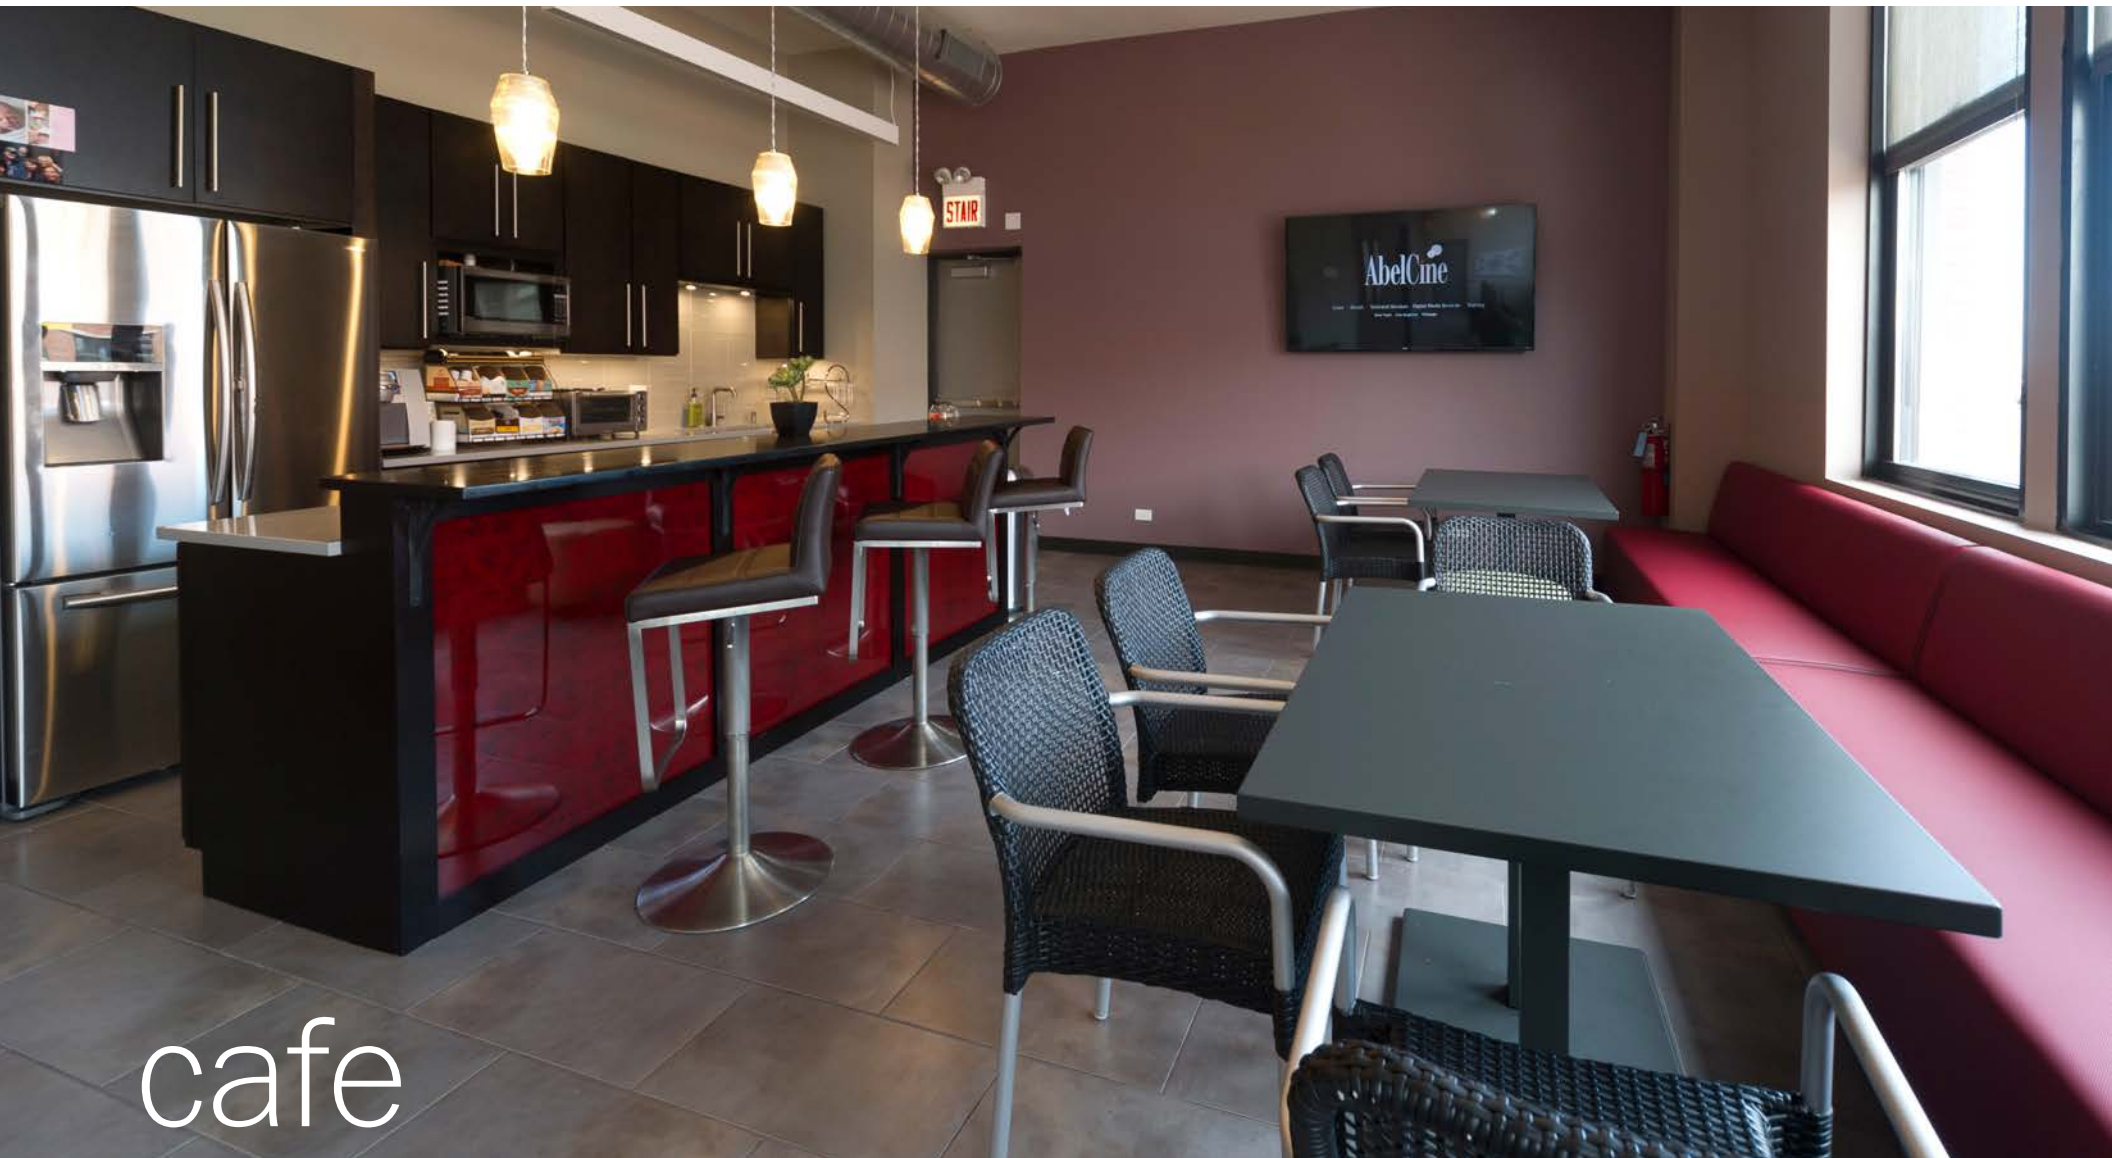

space rentals

The Hub @ Cinespace: 2602 W. 16th Street

AbelCine

theater | studio

This flexible 1,026 sq ft theater, event, and studio space features a 164" diagonal screen and Christie 3DLP HD projector. It seats up to 65 in various configurations with three Panasonic HD PTZ cameras, multiple reinforcement monitors, full lighting grid, 7.1 surround sound, independent PA system, video switching, livestream, playback and recording.

lounge

Adjacent to the theater, the 644 sq ft lounge area is perfect for meetups and networking events. With plenty of seating and easy access to the cafe, the lounge is equipped with speakers and monitors. Audio and video can be played in the space, including a feed from the theater.

cafe

Around the corner from the lounge, a 102.5 sq ft cafe is ready to serve snacks and refreshments. The kitchenette is outfitted with a counter, sink, refrigerator, microwave, and Keurig coffee machine.