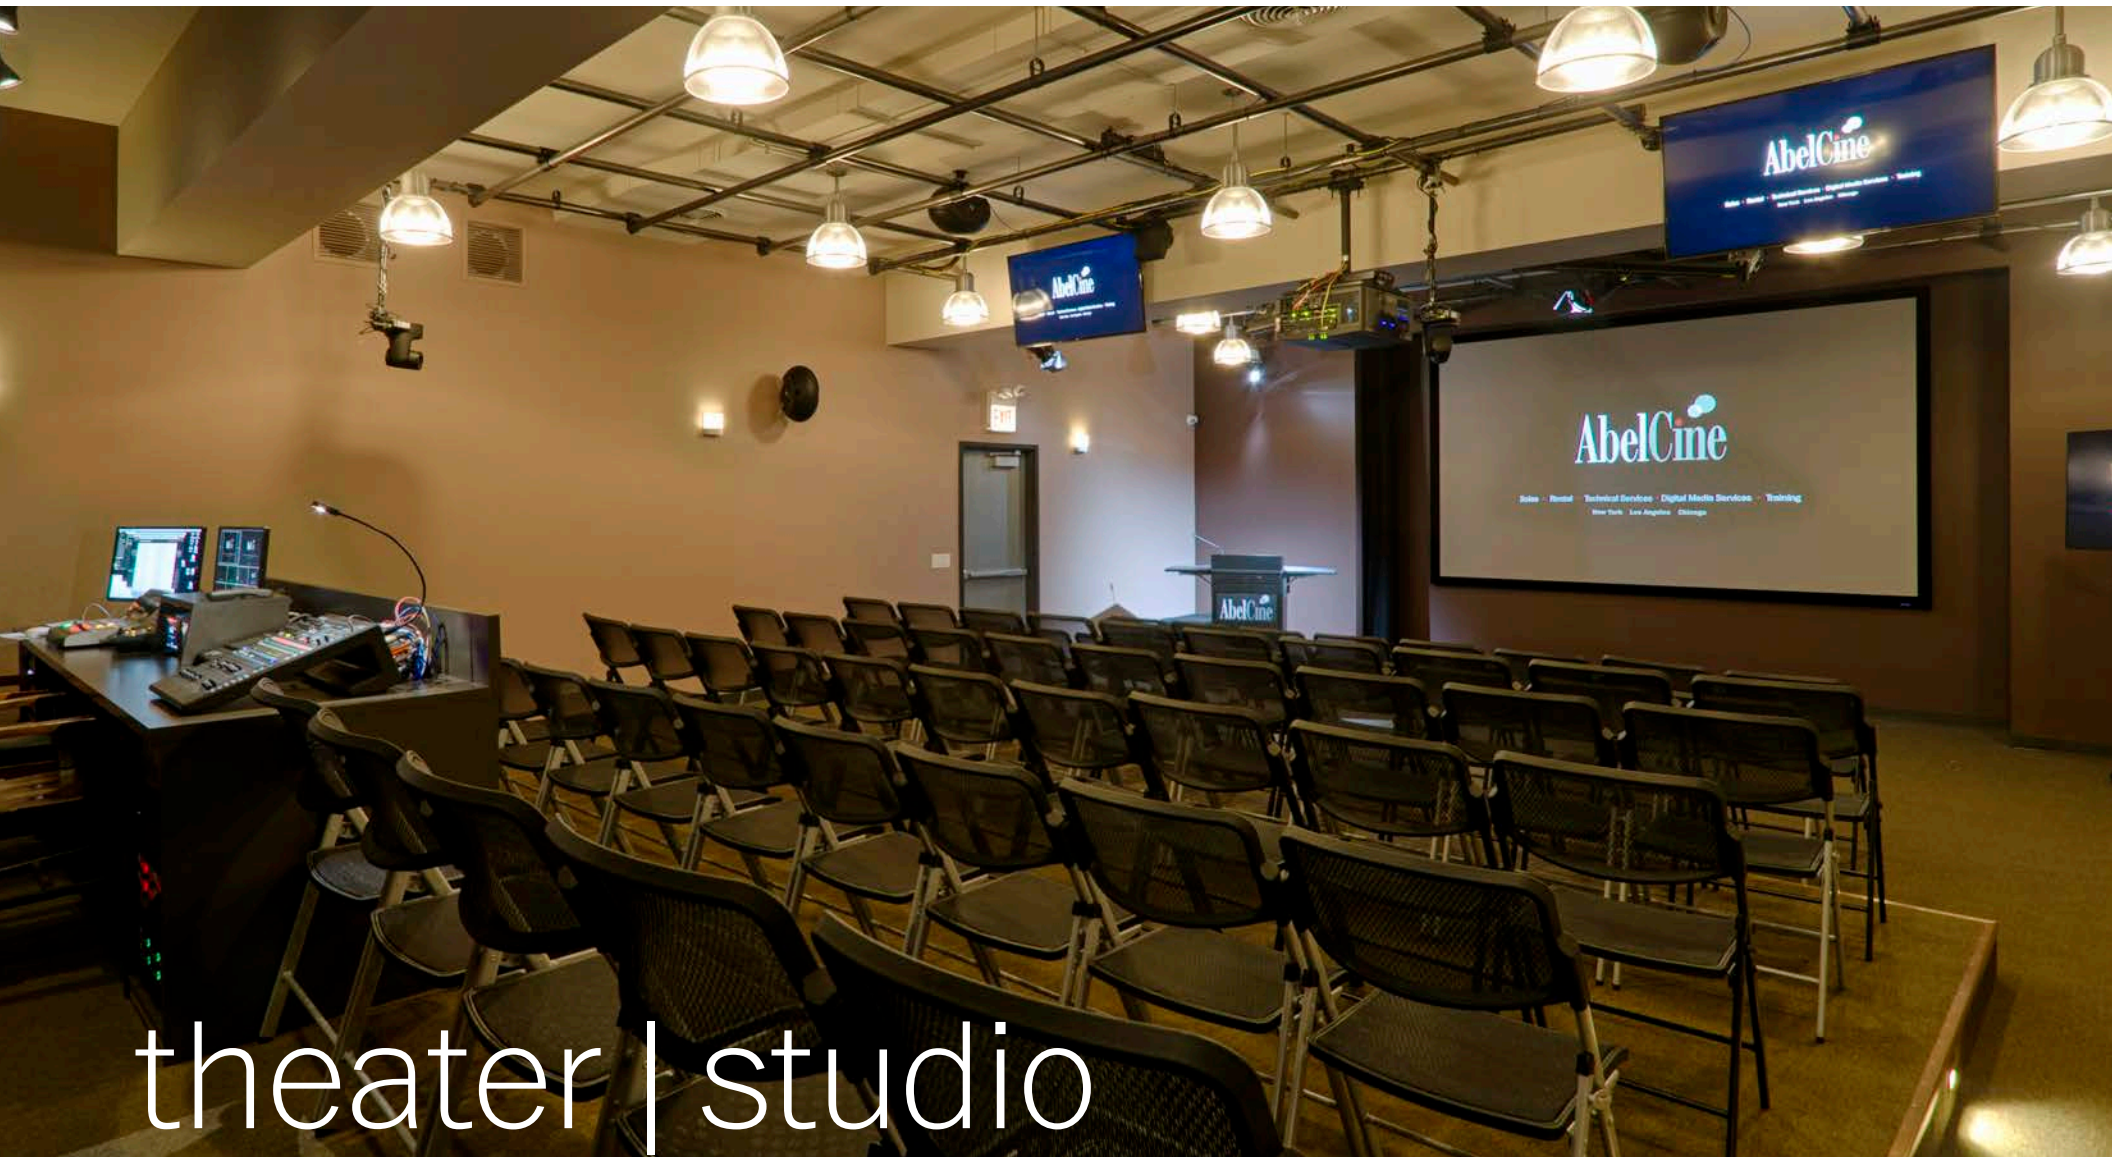

space rentals

The Hub @ Cinespace: 2602 W. 16th Street

AbelCine

theater | studio

This flexible 1,026 sq ft theater, event, and studio space features a 164" diagonal screen and Christie 3DLP HD projector. It seats up to 65 in various configurations with three Panasonic HD PTZ cameras, multiple reinforcement monitors, full lighting grid, 7.1 surround sound, independent PA system, video switching, livestream, playback and recording.

lounge

Adjacent to the theater, the 644 sq ft lounge area is perfect for meetups and networking events. With plenty of seating and easy access to the cafe, the lounge is equipped with speakers and monitors. Audio and video can be played in the space, including a feed from the theater.

cafe

Around the corner from the lounge, a 102.5 sq ft cafe is ready to serve snacks and refreshments. The kitchenette is outfitted with a counter, sink, refrigerator, microwave, and Keurig coffee machine.