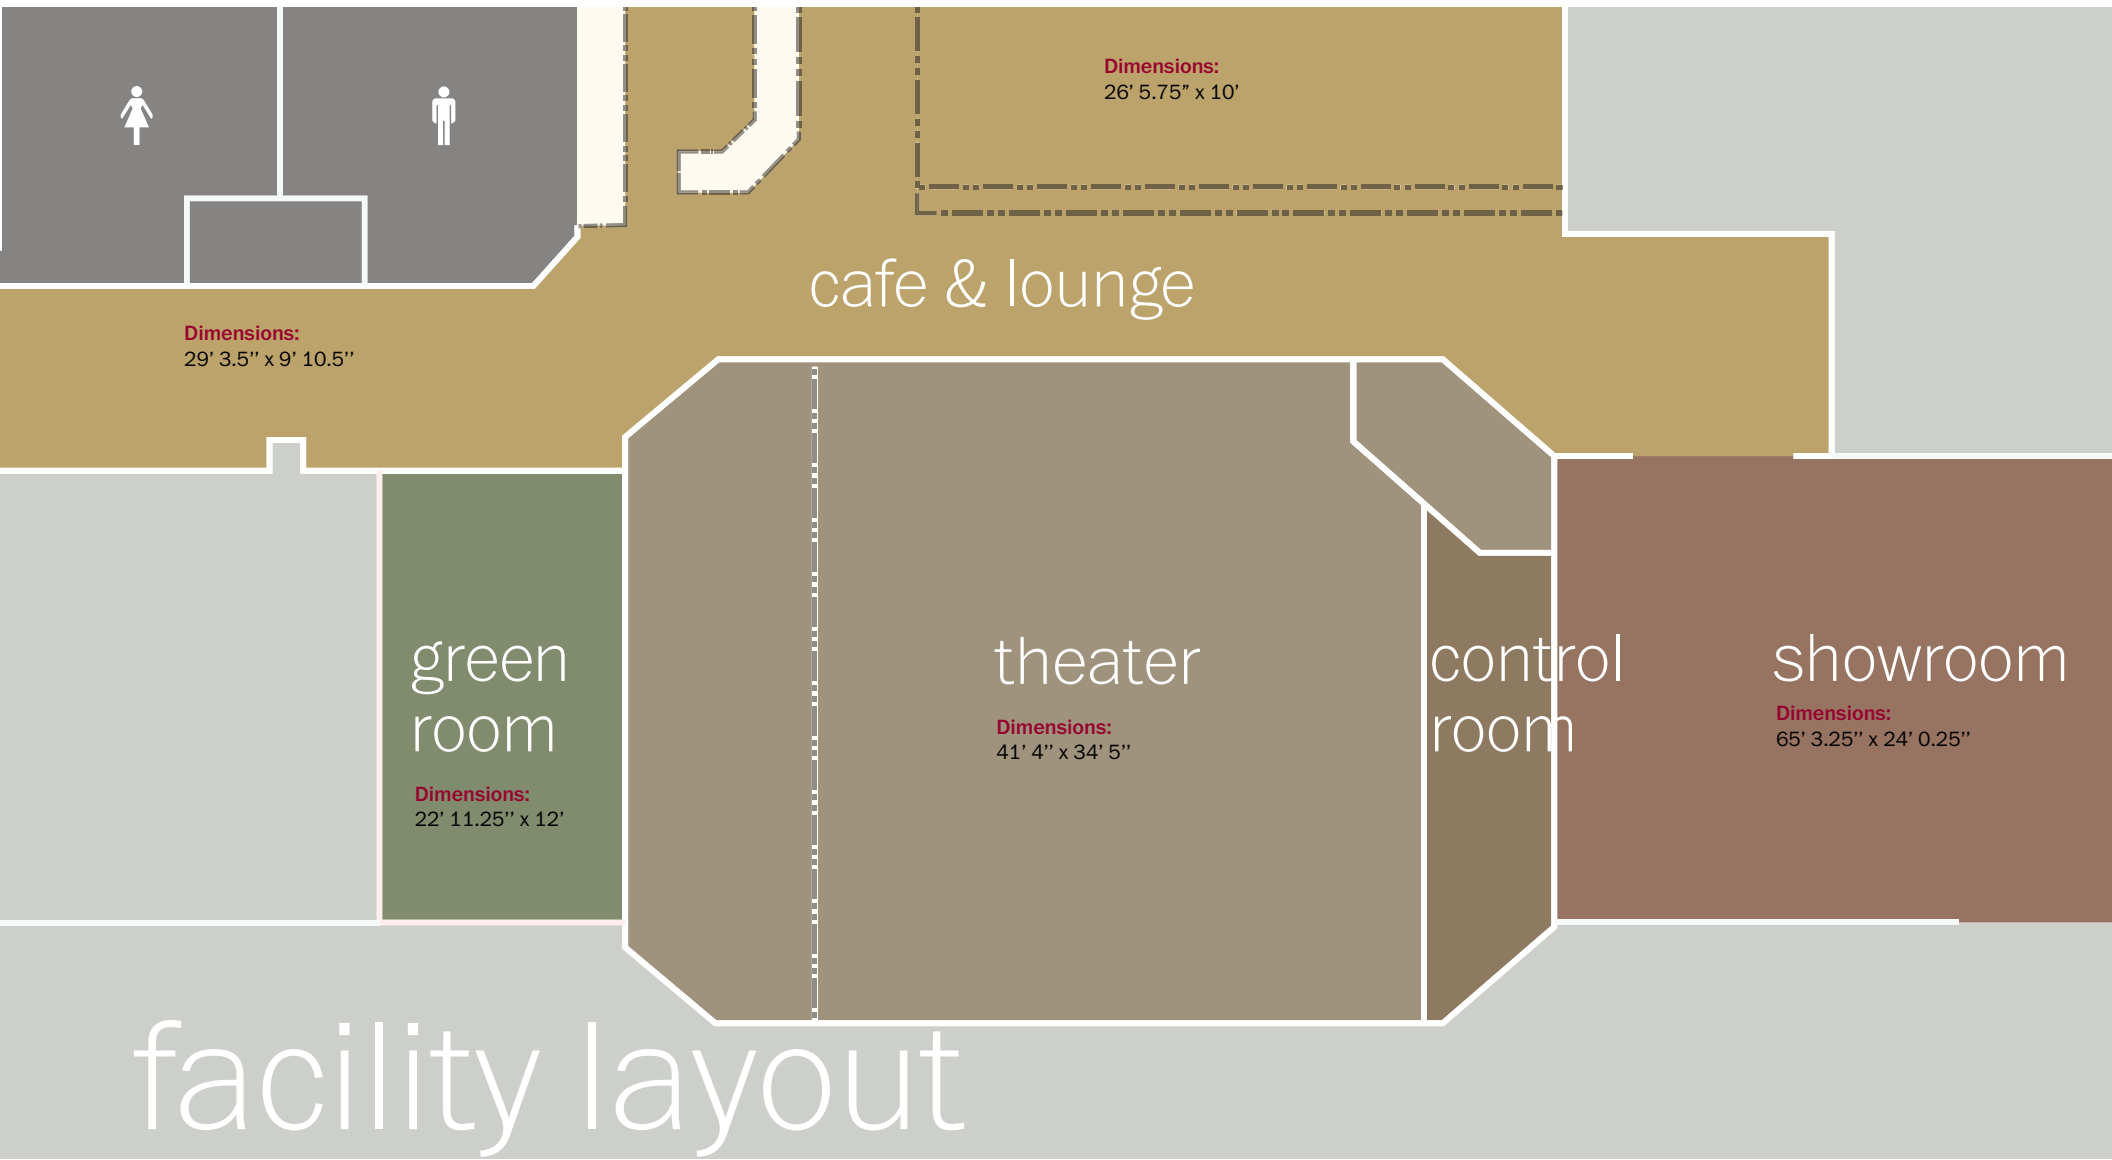

Rooms can be rented individually or in any configuration.